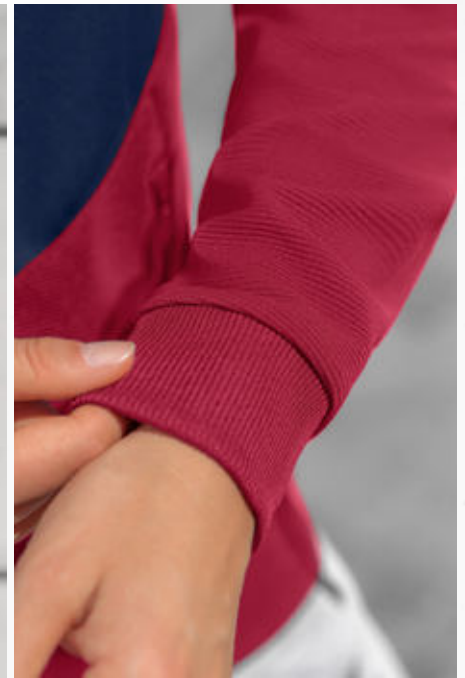

-6 cm

EUR 64,99*

EUR 69,99*

RIBBED TRIM ON SLEEVE AND AT THE BACK OF HEM

HIGH COLLAR WITH HOOD AND DRAWSTRING

SQUAD TRAINING JACKET WITH HOOD

All sorts of mix-n-match options.

- Soft functional material
- High collar with hood and drawstring
- Ribbed trim on sleeve and at the back of hem
- Zip pockets at the side
- Fitted