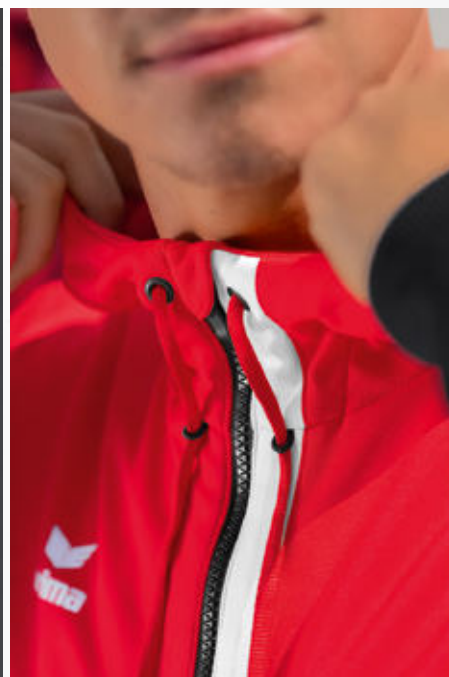

-6 cm

HIGH COLLAR WITH HOOD AND DRAWSTRING

INTEGRATED FRONT POUCH POCKET

SQUAD TRAINING JACKET WITH HOOD

All sorts of mix-n-match options.

- Soft functional material
- High collar with hood and drawstring
- Ribbed trim on sleeve and at the back of hem
- Zip pockets at the side
- Children's version without drawstring on hood