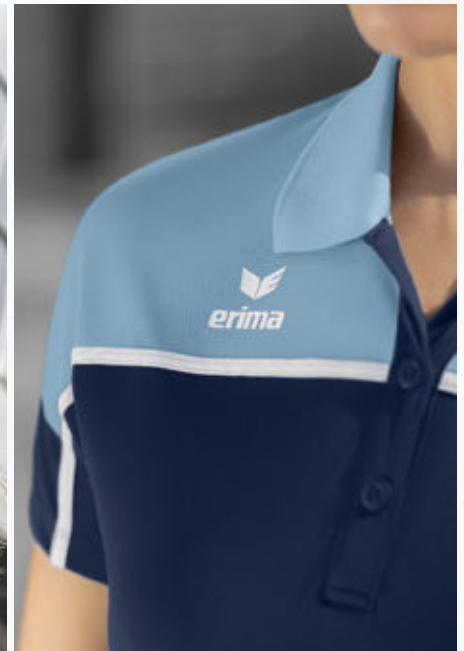

LIGHT, QUICK-DRYING FUNCTIONAL MATERIAL FOR A DRY SENSATION