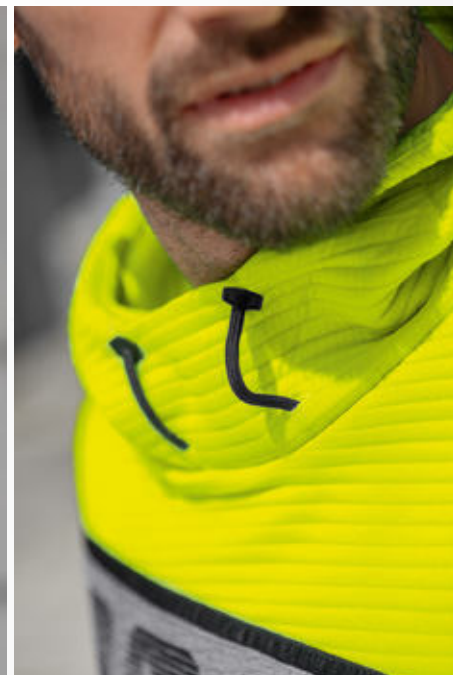

HIGH COLLAR WITH HOOD AND DRAWSTRING