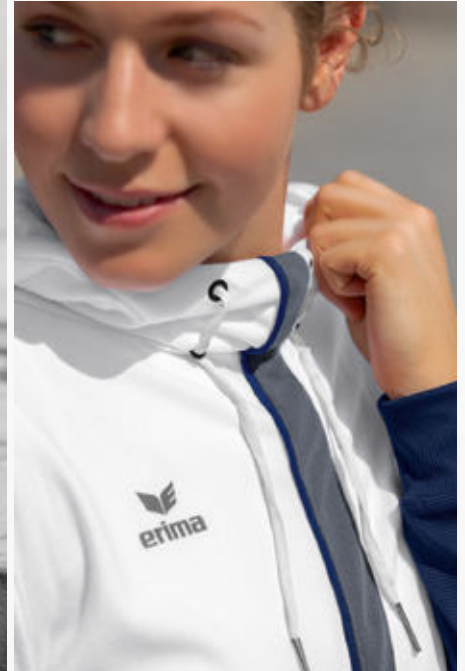

-6 cm

EUR 64,99*

EUR 69,99*

RIBBED TRIM ON SLEEVE AND AT THE BACK OF HEM

HIGH COLLAR WITH HOOD AND DRAWSTRING

SQUAD TRAINING JACKET WITH HOOD

All sorts of mix-n-match options.

- Soft functional material
- High collar with hood and drawstring
- Ribbed trim on sleeve and at the back of hem
- Zip pockets at the side
- Fitted