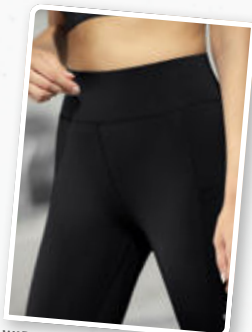

Material: 99% nylon, 1% elastane

EUR 12,99*

2292201
black

WIDE, STRETCHY BAND FOR
SUPPORT AT THE
HIPS & OPTIMAL HOLD

MESH POCKETS AT THE SIDE
FOR SMARTPHONE & CO.

Also available in children's sizes

2292302
black