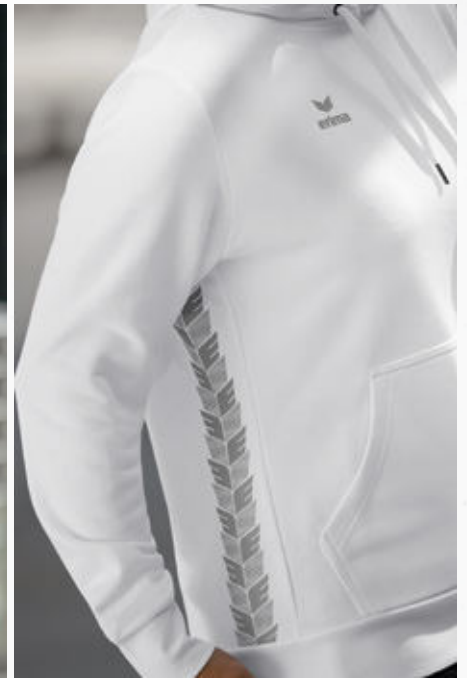

EUR 54,99*

ERIMA WING PRINT AT THE SIDE

FRONT POUCH POCKET

ESSENTIAL TEAM HOODY

Whether playing sport or in everyday life, every team looks great in the light hoody.

- Soft cotton mix
- Light stretchy fabric for natural freedom of movement
- Front pouch pocket
- Hood with tunnel drawstring
- Wide ribbed trim on sleeves and hem
- Children's version without drawstring at the hood
- ERIMA wing print at the side
- Fitted