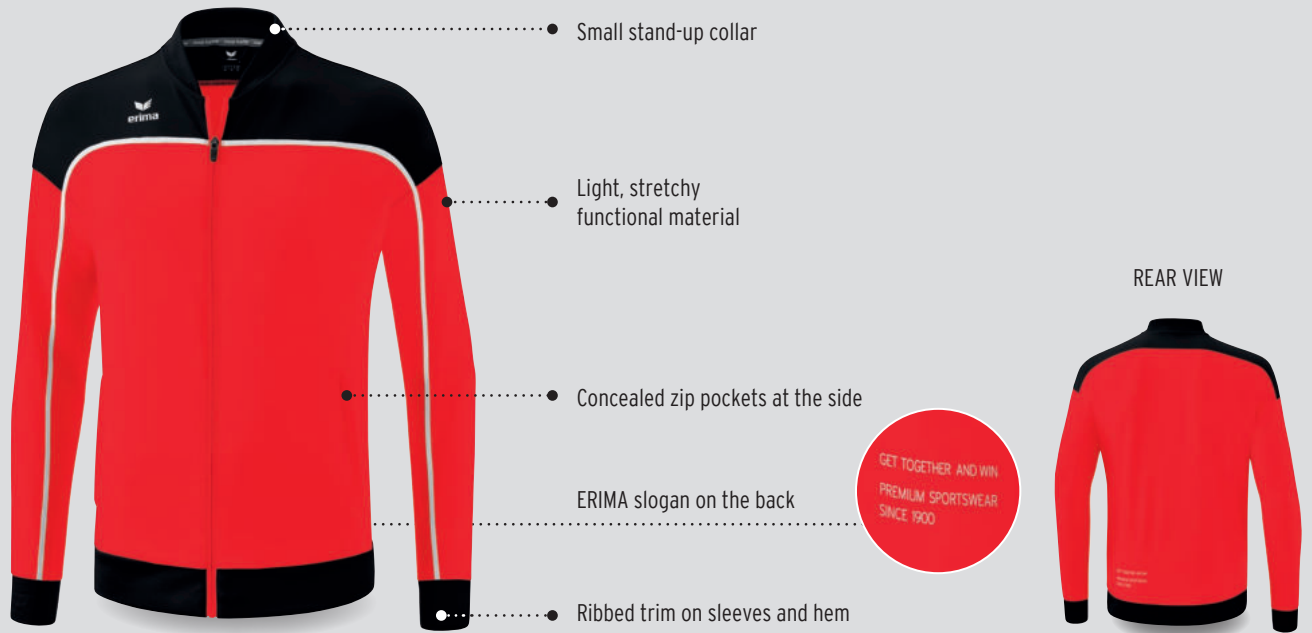

TEAMLINE **LIGA 2.0**

Available until 2023

TEAMLINE **LIGA STAR**

Available until 2027

TEAMLINE **ESSENTIAL TEAM**

PRESENTATION JACKET

PRESENTATION JACKET

 EUR 74,99*