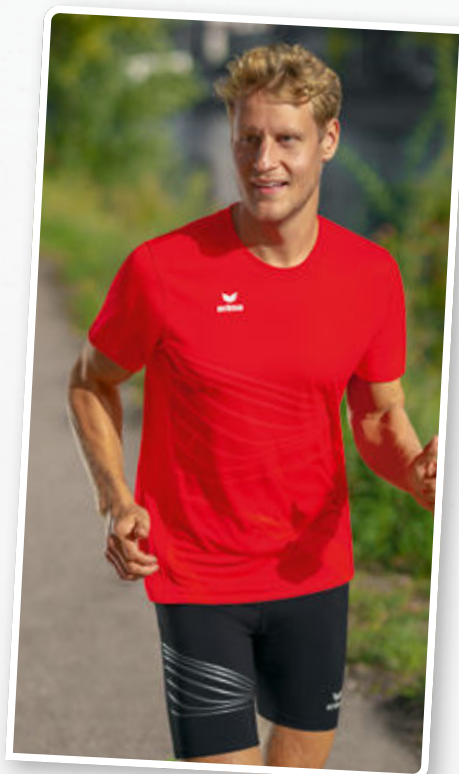

MARATHON SHORTS

The ultralight shorts for long distances!

- Moisture-regulating functional material
- Inner pocket
- With inner slip

Material: 91% polyester, 9% elastane
Inner slip: 100% polyester

Kids:	Size 0-3	EUR 44,99*
Adults:	Size 4-10	EUR 49,99*

RUNNING SHORTS

Light shorts made from quick-drying functional material.

- Stretchy, quick-drying microfibre material for optimal freedom of movement
- Inner slip
- Small zip pockets at the side
- Elasticated waistband with drawstring
- Side length on size M: 44 cm

Material: 100% polyester
Inner slip: 100% polyester

Kids:	Size 128-164	EUR 36,99*
Adults:	Size S-XXL	EUR 42,99*

PERFORMANCE RUNNING PANTS, SHORT

Ergonomic fit. Maximum wearing comfort.

- Flat stitching for optimal wearing comfort
- Waterproof, zipped pocket on back

Material: 90% polyester, 10% elastane
Inserts: 92% polyester, 8% elastane

Kids:	Size 128-164	EUR 49,99*
Adults:	Size S-XXL	EUR 54,99*

New product

RACING RUNNING TIGHTS, SHORT

Perfect companion for your running sessions on warm days. The short tights impress with their practical extras and a high level of wearing comfort.

- Moisture-regulating functional material
- Flat stitching for optimal wearing comfort
- Wide waistband with integrated, narrow elasticated band for optimal hold
- Double slit pocket at the back in band
- Sewn-on pockets at the sides
- Reflective elements on the thigh

Material: 80% polyester, 20% elastane

Kids:	Size 128-164	EUR 39,99*
Adults:	Size S-XXXL	EUR 44,99*

PERFORMANCE CROPPED RUNNING PANTS

3/4-length, full performance.

- Mesh insert in the hollow of the knee
- Flat stitching for optimal wearing comfort
- Waterproof, zipped pocket on back

Material: 90% polyester, 10% elastane
Inserts: 92% polyester, 8% elastane