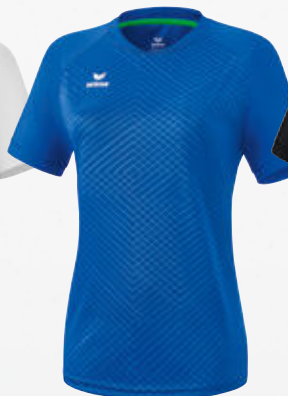

615311
black/white

3132114
new royal