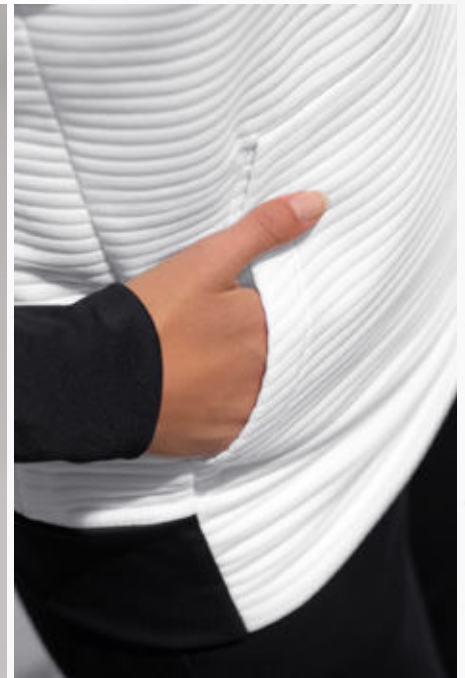

INTEGRATED FRONT POUCH POCKET