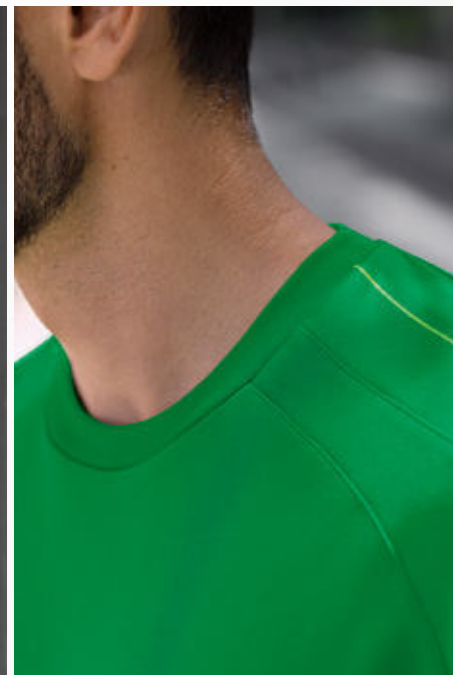

 1102209
black/white

 3102101
black

EUR 44,99*
EUR 49,99*

EUR 49,99*
EUR 54,99*

RIBBED ROUND NECKLINE

STAND-UP COLLAR WITH SHORT ZIP

SIX WINGS SWEATSHIRT

All sorts of mix-n-match options! The sweatshirt combines full function with soft cotton feel.