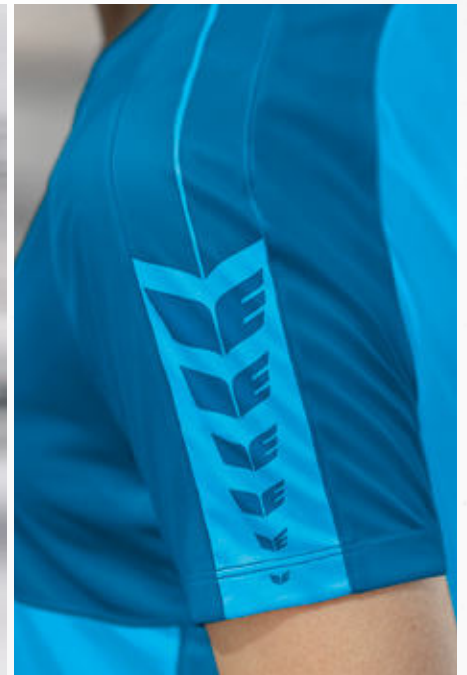

1102218
black/white

ERIMA WING DESIGN ON THE SHOULDER