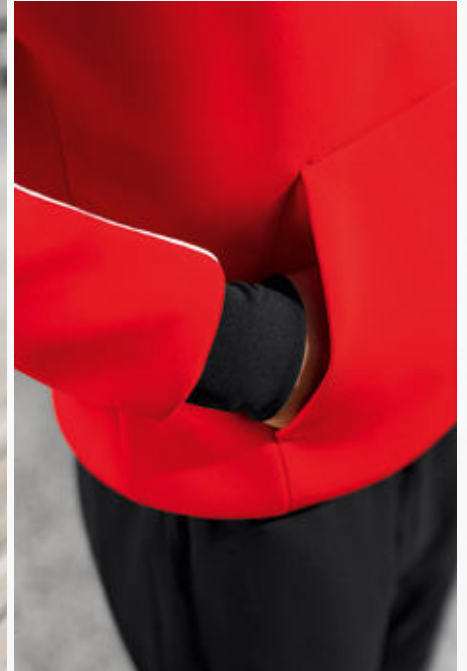

INTEGRATED FRONT POUCH POCKET

**CHANGE by erima
TRAINING JACKET WITH HOOD**

The resilient training jacket is the perfect companion in cooler weather.

- Resilient functional material
- Ribbed trim on sleeves and hem
- Concealed zip pockets at the side
- High collar with hood
- Zip with chin protection
- ERIMA slogan on the back
- Fitted

Material: 100% recycled polyester

Ladies: Size 34-44 EUR 64,99*

**CHANGE by erima
HOODY**

Supersoft material! The hoody boasts that feel-good factor.

- Very soft material mix
- Integrated front pouch pocket
- Lined hood
- Ribbed trim on sleeves and hem
- ERIMA slogan on the back
- Fitted

Material: 50% cotton, 44% recycled polyester, 6% elastane

Ladies: Size 34-44 EUR 69,99*