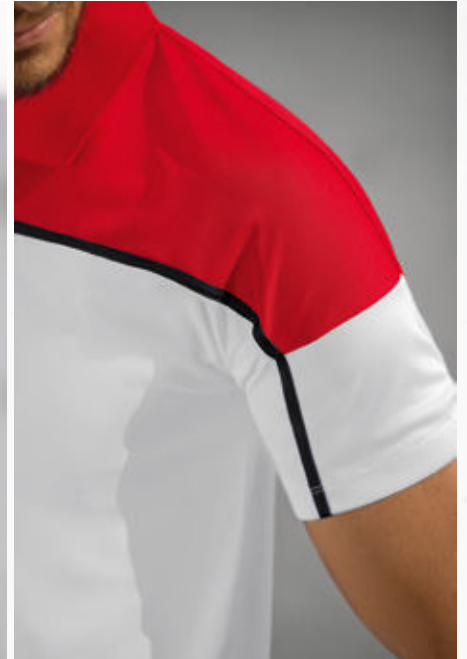

1072309
white/black/red

LIGHT, QUICK-DRYING FUNCTIONAL MATERIAL FOR A DRY SENSATION

ZIP POCKETS AT THE SIDE

CHANGE by erima T-SHIRT

The functional T-shirt is perfect for both training and everyday wear.

- Light, quick-drying functional material for a dry sensation
- Comfortable round neck