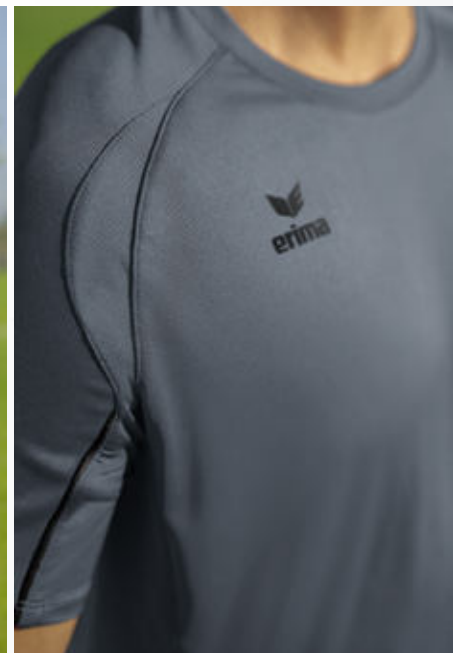

RAGLAN SLEEVES AND STRETCHY INSERTS FOR COMPLETE FREEDOM OF MOVEMENT