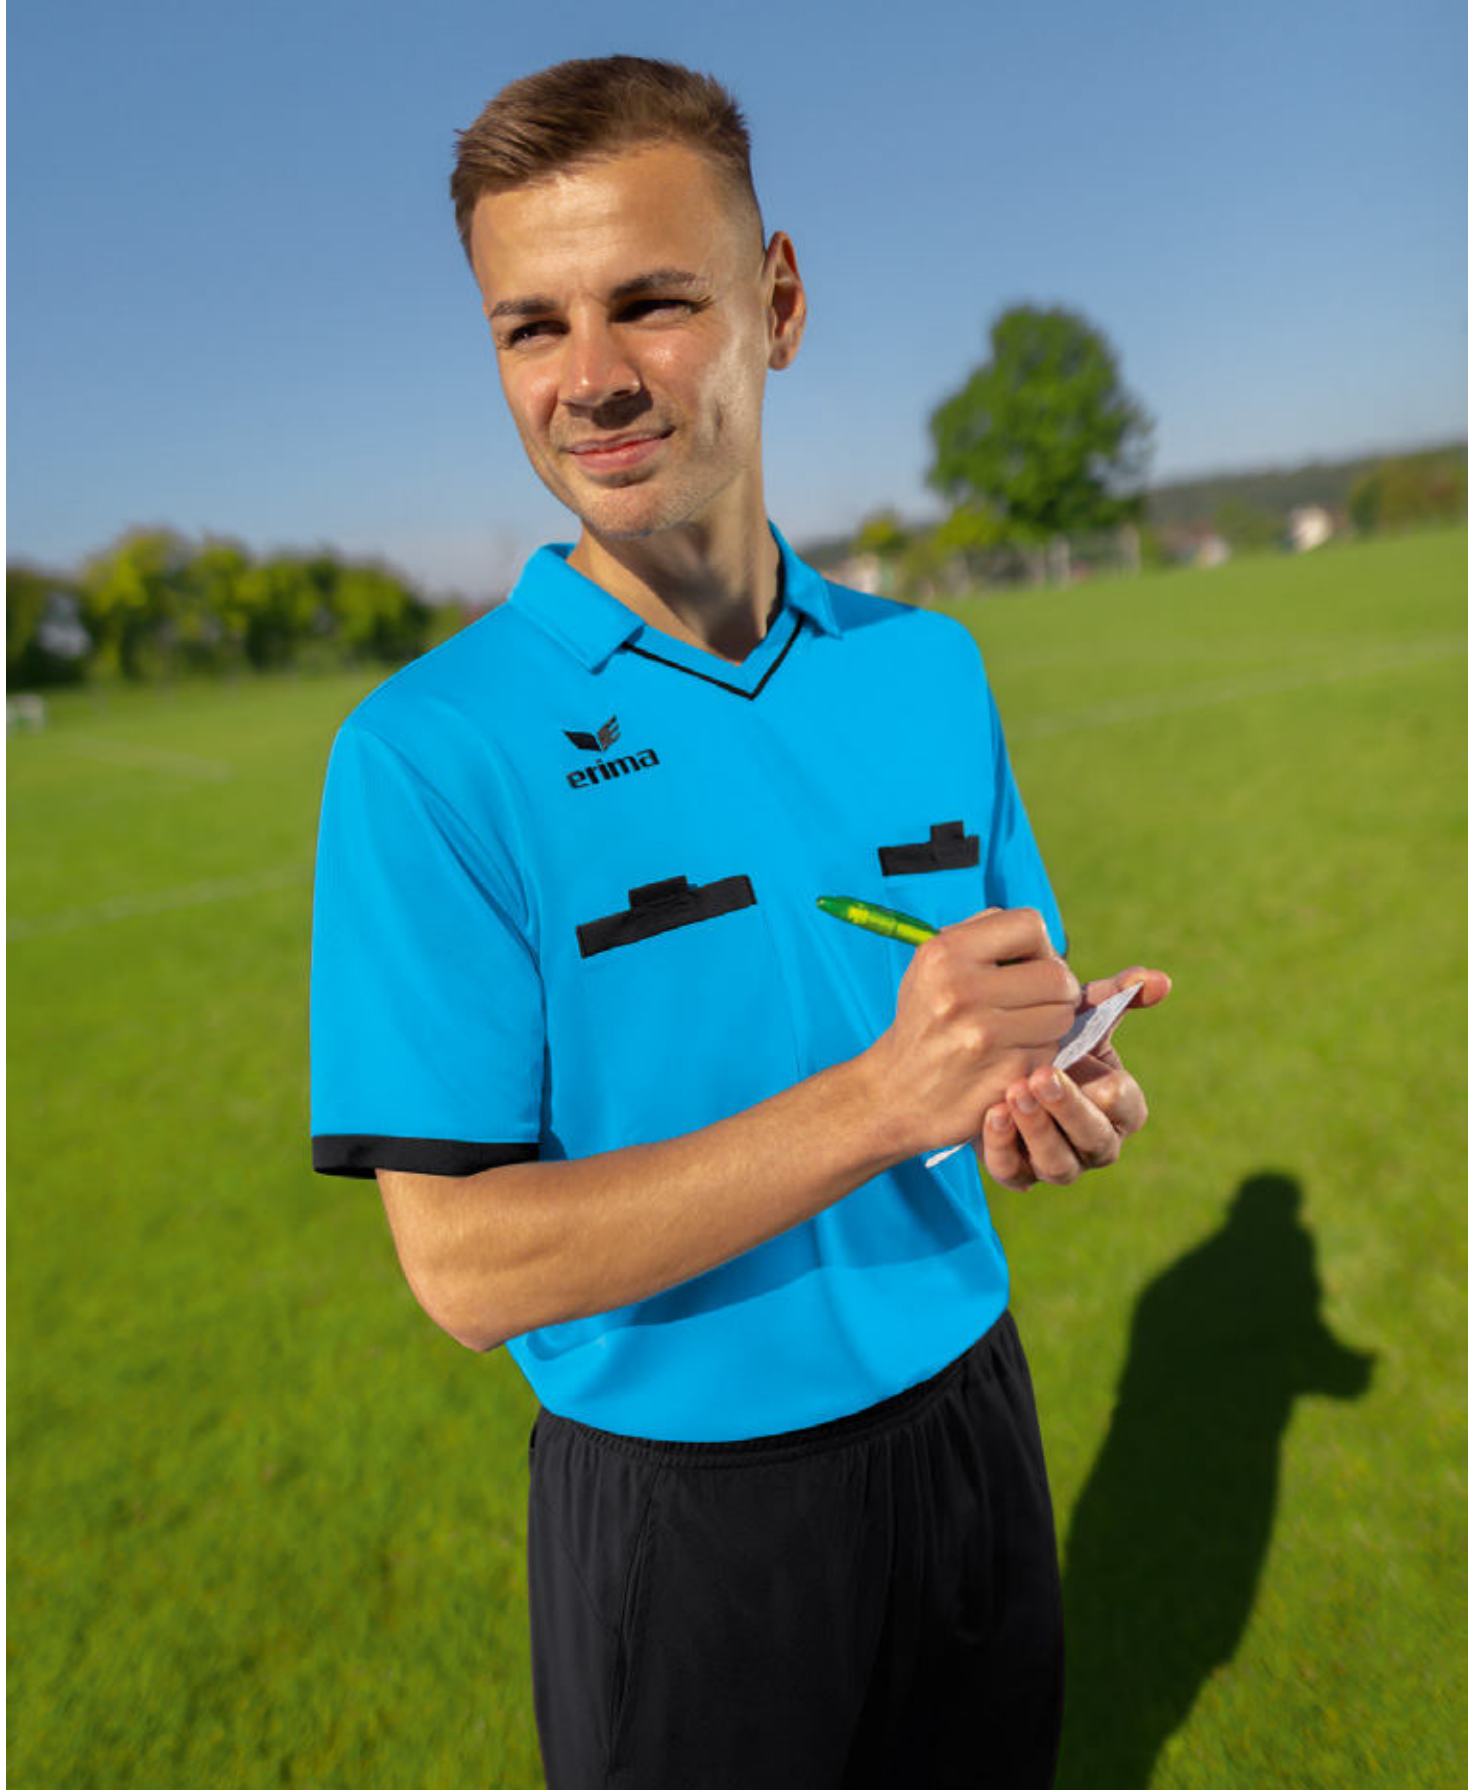

REFEREES

Without a doubt the referee is an important player in every game. Just as this represents fair play, ERIMA's many decades of experience in top sports has resulted in perfect equipment that allows you to remain impartial: Modern, innovative jerseys and shorts are just as popular as a comprehensive selection of high-quality accessories in the collection.