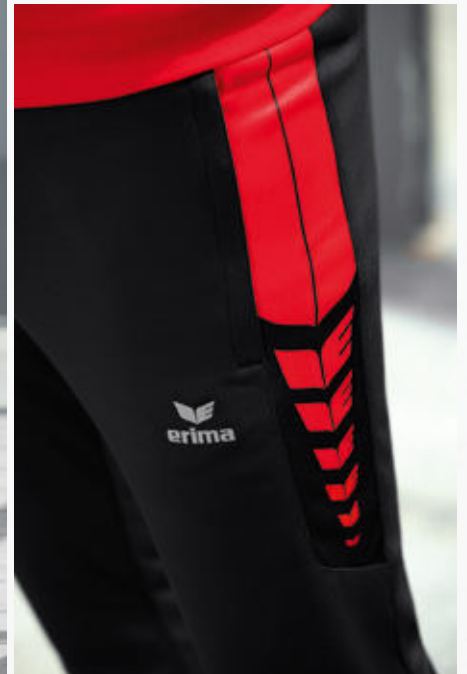

 1102209
black/white

 3102101
black

EUR 44,99*
EUR 49,99*

EUR 39,99*
EUR 44,99*

WIDE RIBBED TRIM ON SLEEVES AND HEM

ERIMA WING DESIGN AT THE TOP ALONG THE SIDE

SIX WINGS WORKER JACKET

Be proud of your team! The training jacket is always ready for action whether indoors or outdoors.

- Resilient functional material
- Wide ribbed trim on sleeves and hem
- Stand-up collar
- Zip pockets at the side
- Modern, narrow cut
- ERIMA wing design on the shoulder

Material: 100% polyester

Kids:	Size 116-164	EUR 44,99*
Adults:	Size S-XXXL	EUR 49,99*