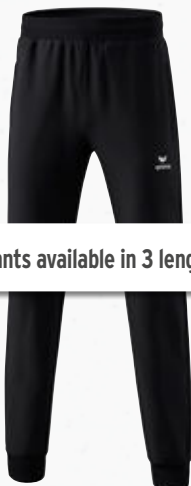

1102305
black