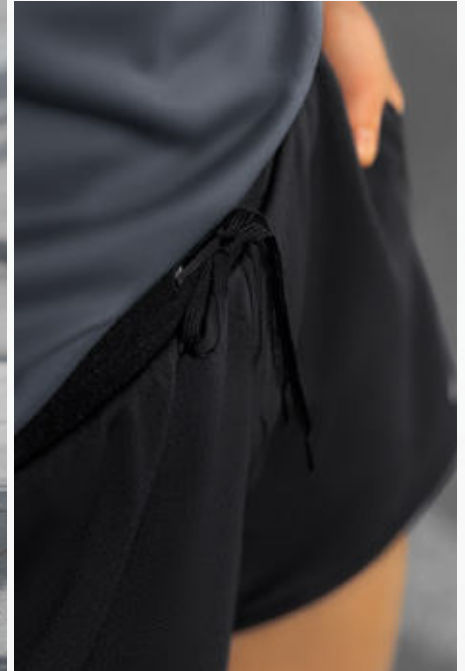

EUR 49,99*

EUR 37,99*

POLO-SHIRT COLLAR WITH CONCEALED BUTTONS

ELASTICATED RIBBED WAISTBAND WITH DRAWSTRING

SQUAD POLO-SHIRT

Sporty and chic for sports and leisure activities.

- Light, soft functional material
- Polo-shirt collar with concealed buttons
- Fitted