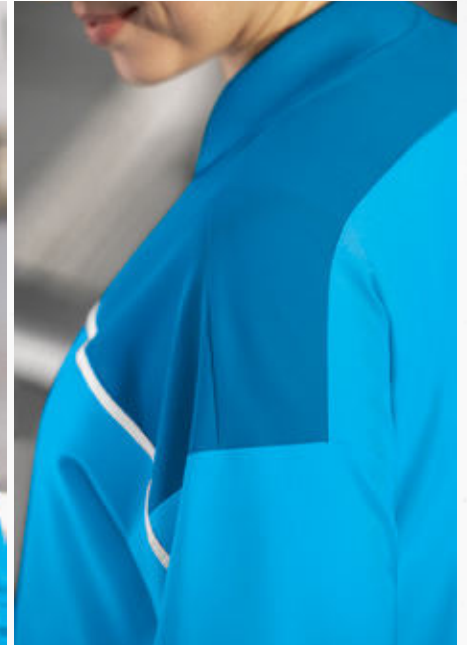

LIGHT, STRETCHY FUNCTIONAL MATERIAL