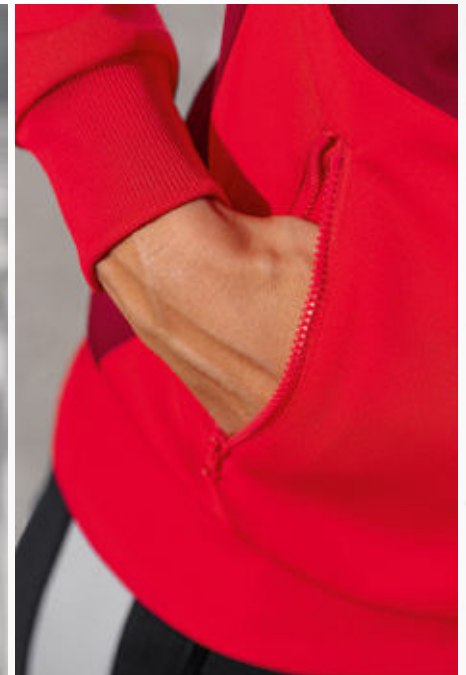

1072020
new navy/
bordeaux/silver grey

1072021
white/
slate grey/bio lime

1072022
white/
new navy/slate grey

WIDE RIBBED TRIM ON SLEEVES AND HEM

ZIP ON LEG HEM

SQUAD WORKER JACKET

Supersoft. Functional. Modern cut.