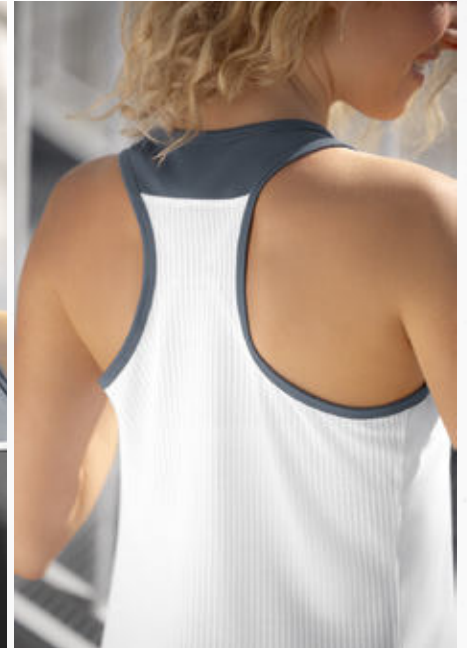

BACK MADE FROM MESH MATERIAL FOR IDEAL BODY TEMPERATURE