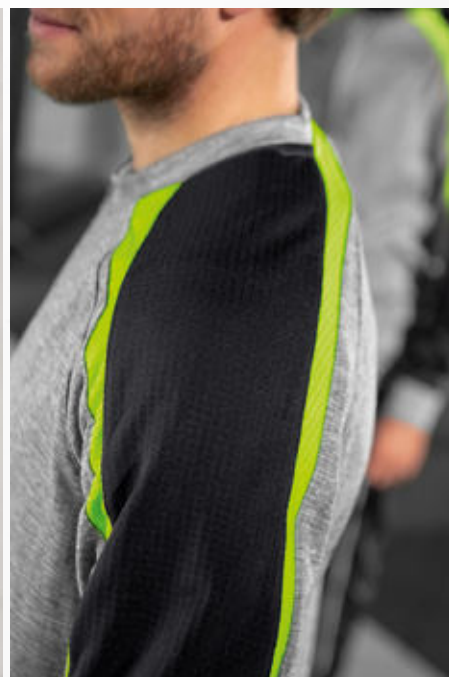

THREE-COLOURED DESIGN