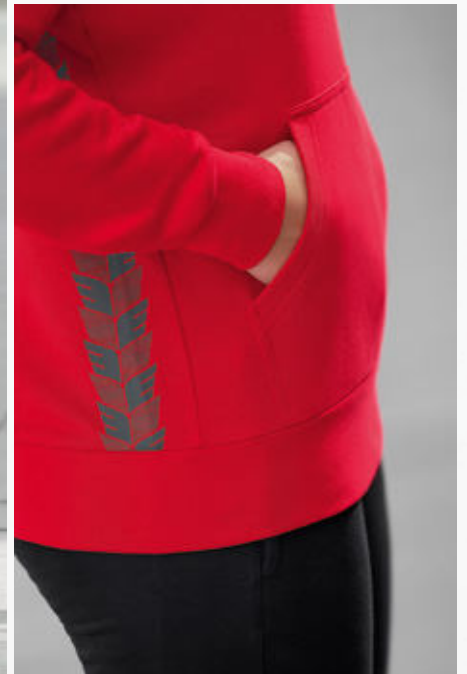

EUR 54,99*

ERIMA WING PRINT AT THE SIDE

FRONT POUCH POCKET

ESSENTIAL TEAM HOODY

Whether playing sport or in everyday life, every team looks great in the light hoody.

- Soft cotton mix
- Light stretchy fabric for natural freedom of movement
- Front pouch pocket
- Hood with tunnel drawstring
- Wide ribbed trim on sleeves and hem
- Children's version without drawstring at the hood
- ERIMA wing print at the side
- Fitted