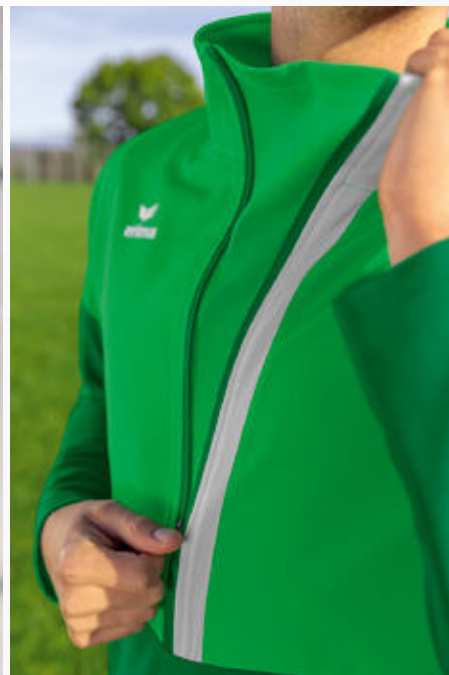

1082033
white/
new navy/
slate grey

ZIP WITH FABRIC UNDERLAY