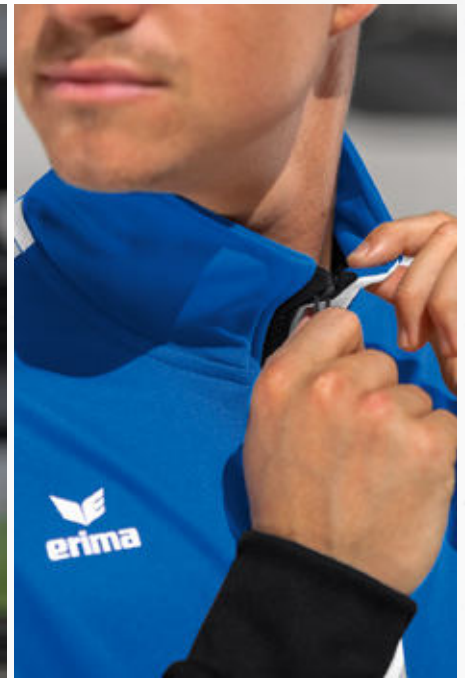

STAND-UP COLLAR