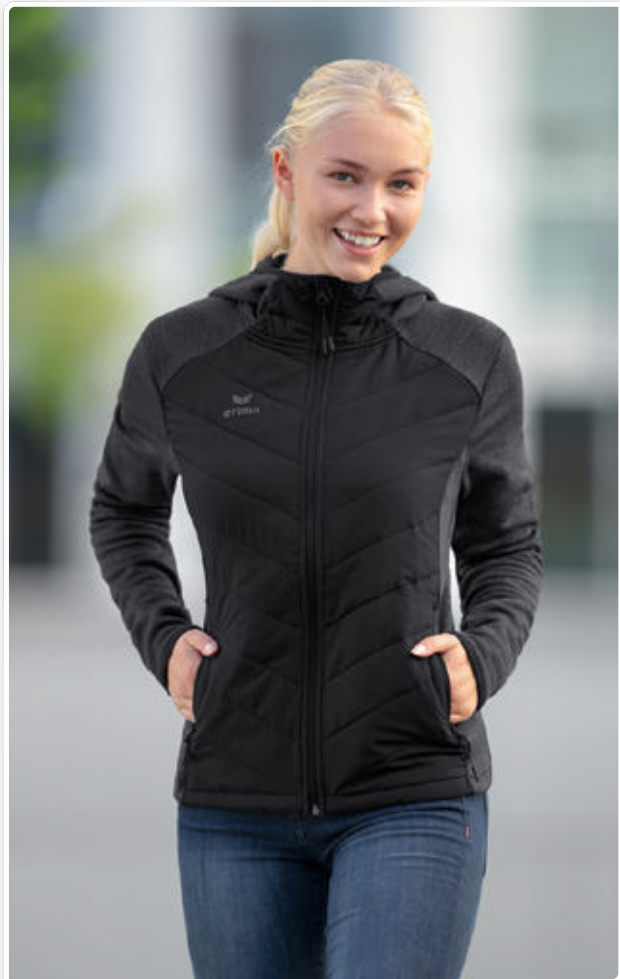

Material: 100% polyester
Inner lining: 100% polyester mesh

Kids:	Size 128-164	EUR 54,99*
Adults:	Size S-XXXL	EUR 59,99*

2061907
black

2061908
new navy

QUILTED JACKET FUNCTION

Quilted jacket for sports and leisure wear.