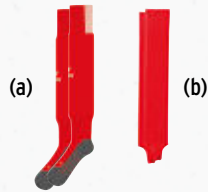

(a) (b)

3182107 317003