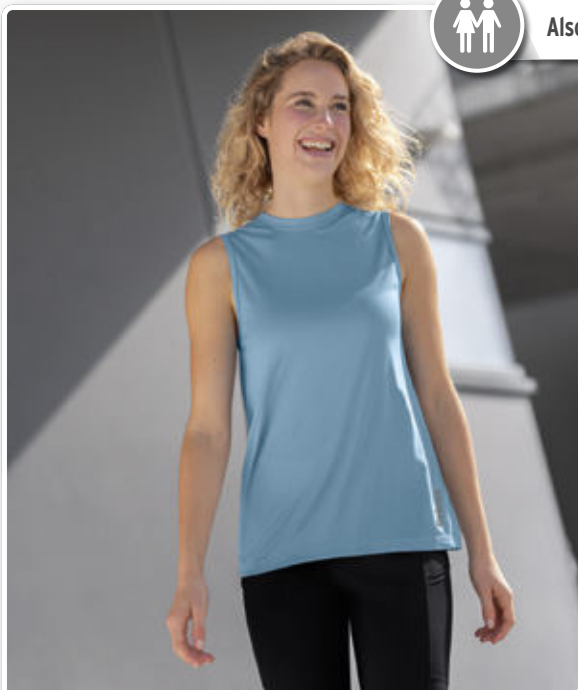

SPORTS BRA

Moisture-wicking bra for yoga, pilates, and co.

- Moisture-regulating stretchy material
- Mesh insert on the back for optimal ventilation
- Flat stitching for frictionless sensation
- Elasticated underbust seam for optimal fit
- Sporty racer back for complete freedom of movement
- Recycled polyester

Material: 88% polyester, 12% elastane
Inserts: 100% polyester

Ladies: Size 34-44 EUR 39,99*

Also available in children's sizes