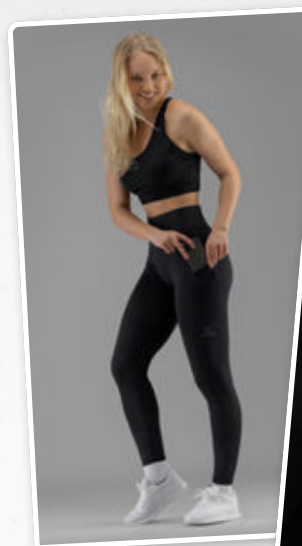

PERFORMANCE TIGHTS

Whether you are playing sports or in everyday life, the tights highlight every figure

- Firm, moisture-wicking stretchy material
- Opaque & resilient
- Wide, stretchy band for support at the hips & optimal hold
- Mesh pockets at the side for smartphone & co.
- Flat stitching for friction-free sensation
- Mesh inserts at the calves

Material: 100% polyester

Ladies: Size 34-44 EUR 54,99*

MESH POCKETS AT THE SIDE FOR SMARTPHONE & CO.

BASIC TOPS

ATHLETICS RUNNING

FUNCTIONAL-UNDERWEAR

FOOTBALL JERSEYS & SHORTS

CROPPED SWEATPANTS WITH NARROW WAISTBAND

Yoga, pilates or leisure-time. You always look good in our sweatpants!

- Wide waistband with tunnel drawstring
- Slit pockets at the side
- Wide rib-knit trim on hem
- Back pocket

Material: 94% cotton, 6% elastane

Ladies: Size 34-48 EUR 44,99*

SOCKS & SHIN GUARDS

GOALKEEPER

FOOTBALLS

INDOOR JERSEYS & SHORTS

CROPPED PANTS

Strong basic for sporty leisure looks.

- Light, moisture-wicking material
- Easycare and resilient
- Ergonomic fit
- Elasticated waistband with tunnel drawstring
- Zip pockets at the side

Material: 100% polyester

Ladies: Size 34-48 EUR 44,99*

HANDBALLS & VOLLEYBALLS

REFEREE

BAGS

ACCESSOIRES