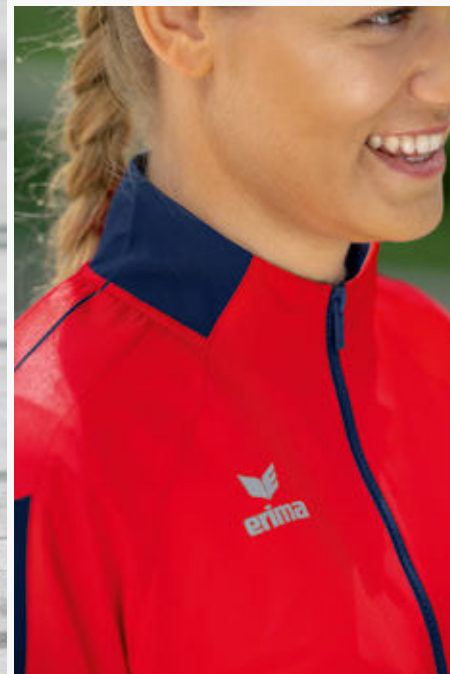

STAND-UP COLLAR

**SIX WINGS
PRESENTATION JACKET**

Your team takes centre stage! With the presentation jacket you have a sporty look for training and everyday life.

- Light, stretchy functional material
- Elasticated band at cuffs and hem
- Stand-up collar
- Zip pockets at the side
- No inner lining
- ERIMA wing design on the shoulder
- Fitted

Material: 100% polyester

Ladies: Size 34-44 EUR 64,99*

TEAM PRESENTATION PANTS

Simple and versatile! You can mix and match the light, breathable pants with every teamline.

- Light, stretchy functional material
- Wide elasticated waistband with tunnel drawstring
- Zip pockets at the side
- Elasticated trim at leg hem
- Zip on leg hem

Material: 100% polyester

Ladies: Size 34-44 EUR 49,99*