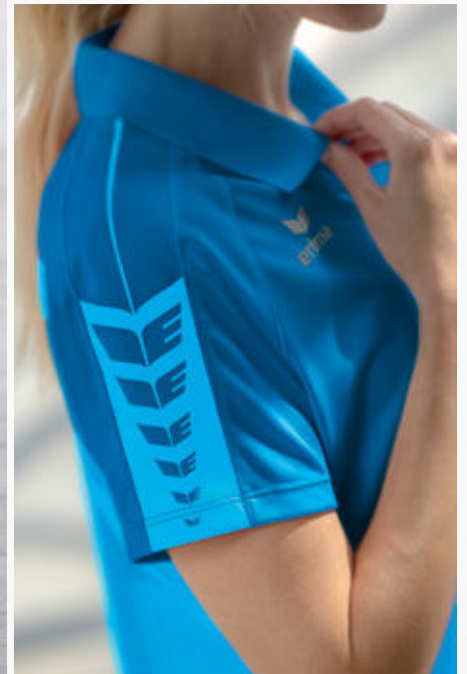

 1102218
black/white

 1102218
black/white

EUR 39,99*

EUR 44,99*

EUR 34,99*

ERIMA WING DESIGN ON THE SHOULDER

RIBBED POLO-SHIRT COLLAR WITH BUTTONS

SIX WINGS T-SHIRT