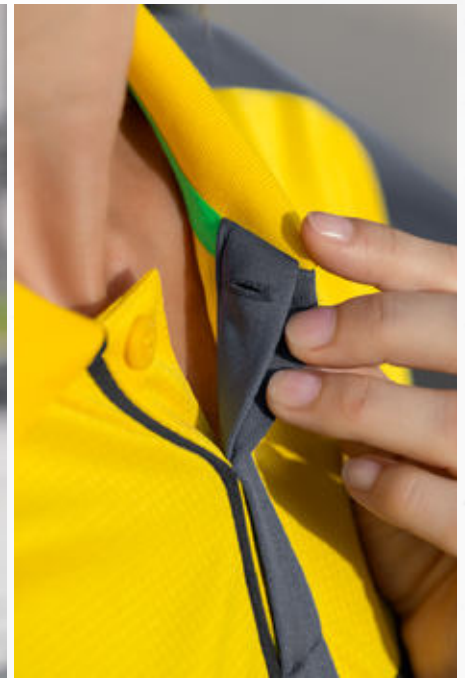

EUR 49,99*

EUR 37,99*

POLO-SHIRT COLLAR WITH CONCEALED BUTTONS

ELASTICATED RIBBED WAISTBAND WITH DRAWSTRING

SQUAD POLO-SHIRT

Sporty and chic for sports and leisure activities.

- Light, soft functional material
- Polo-shirt collar with concealed buttons
- Fitted