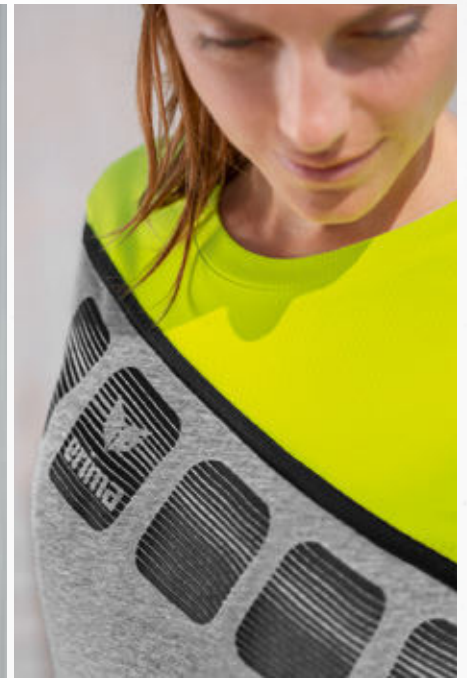

TRENDY 5-C PRINT WITH 3D EFFECT