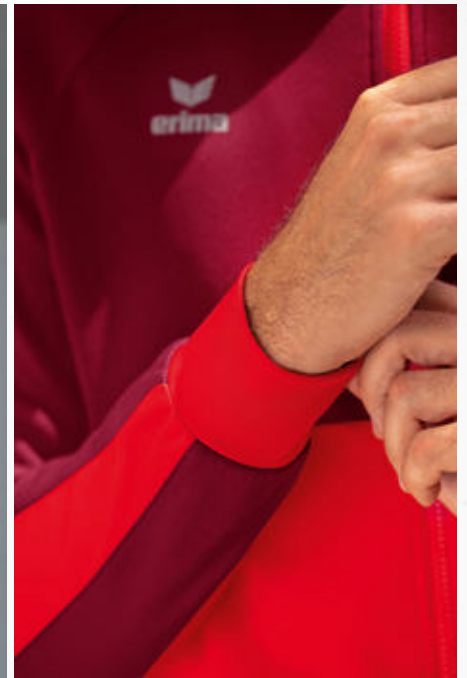

 1102209
black/white

 3102101
black

EUR 44,99*
EUR 49,99*

EUR 39,99*
EUR 44,99*

WIDE RIBBED TRIM ON SLEEVES AND HEM

ERIMA WING DESIGN AT THE TOP ALONG THE SIDE

SIX WINGS WORKER JACKET

Be proud of your team! The training jacket is always ready for action whether indoors or outdoors.