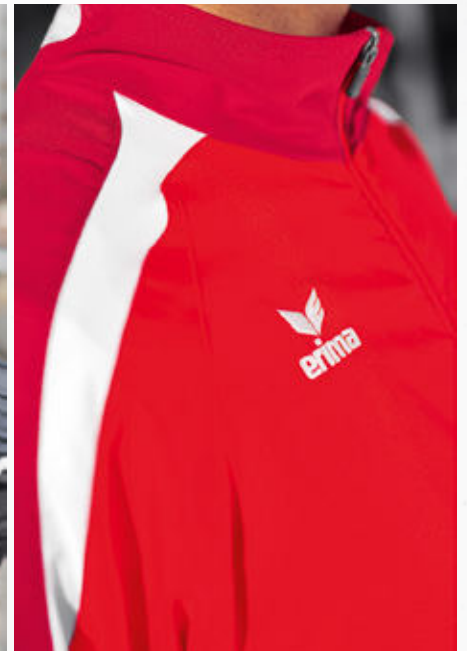

LIGHT, STRETCHY FUNCTIONAL MATERIAL FOR PLEASANT, DRY SENSATION