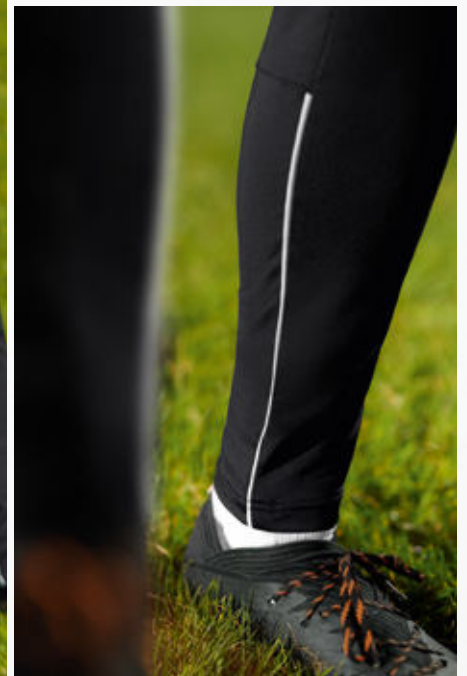

AVAILABLE UNTIL 2027

RAGLAN SLEEVES AND STRETCHY INSERTS FOR COMPLETE FREEDOM OF MOVEMENT

PIPING ON INNER LEG

LIGA STAR TRAINING JACKET WITH HOOD

Resilient training jacket with hood for training on cooler days.