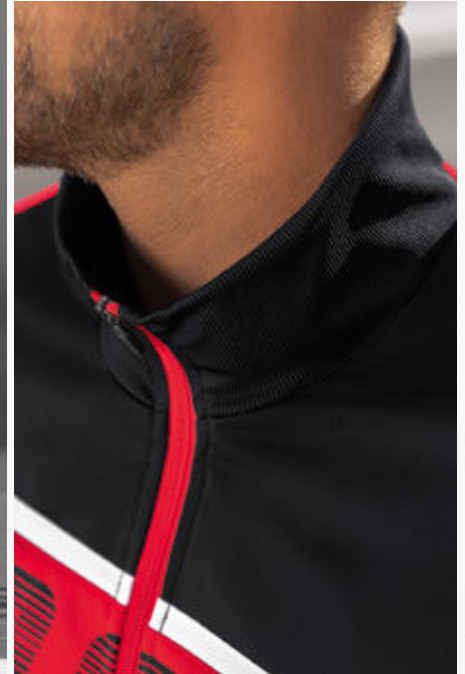

EUR 31,99*
EUR 36,99*

TRENDY 5-C PRINT WITH 3D EFFECT

RIBBED STAND-UP COLLAR

5-C POLYESTER JACKET

Hard-wearing training jacket for every training session.

- Stretchy, resilient functional material
- Wide ribbed trim on sleeves and hem
- Ribbed stand-up collar
- Zip pockets at the side
- Trendy 5-C print with 3D effect