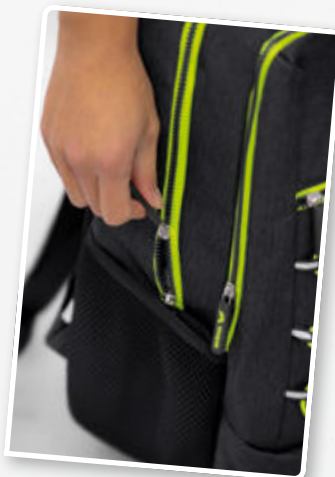

PANTS

BASIC
TOPS

ATHLETICS
RUNNING

FUNCTIONAL-
UNDERWEAR

FOOTBALL
JERSEYS &
SHORTS

SOCKS &
SHIN GUARDS

GOALKEEPER

FOOTBALLS

INDOOR
JERSEYS &
SHORTS

HANDBALLS &
VOLLEYBALLS

REFEREE

BAGS

ACCESSOIRES