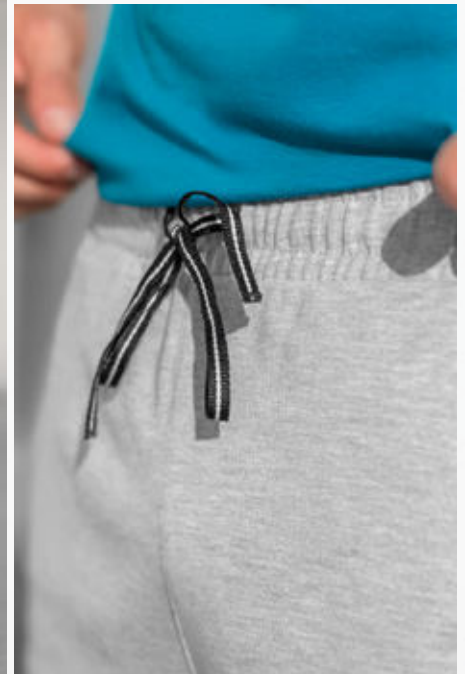

ELASTICATED WAISTBAND WITH DRAWSTRING

ESSENTIAL 5-C T-SHIRT

A dynamic print on soft cotton pays tribute to the 5-C collection.

- Resilient material mix
- Trendy 5-C print with 3D effect

Material: 50% cotton, 50% polyester

Kids:	Size 110-164	EUR 27,99*
Adults:	Size S-XXXL	EUR 32,99*

ESSENTIAL 5-C POLO-SHIRT

Dynamic meets classic.

- Resilient material mix
- polo-shirt collar with 3 buttons
- Trendy 5-C print with 3D effect

Material: 50% cotton, 50% polyester

Kids:	Size 128-164	EUR 34,99*
Adults:	Size S-XXXL	EUR 39,99*

ESSENTIAL SWEAT SHORTS

Casual shorts in timeless design.

- Soft cotton mix
- Light stretchy fabric for natural freedom of movement
- Elasticated waistband with drawstring
- Slit pockets at the side
- Printed logo with 3D effect to the left on leg
- Side length: 54 cm (Size M)

Material: 60% cotton, 40% polyester

Kids:	Size 128-164	EUR 39,99*
Adults:	Size S-XXXL	EUR 44,99*