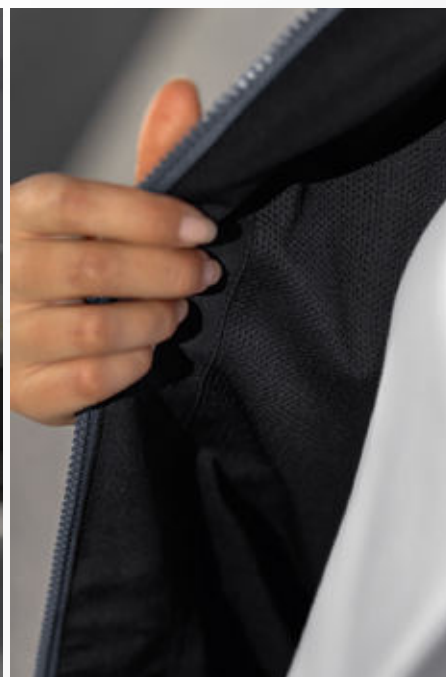

EUR 79,99*

EUR 49,99*

LIGHT FUNCTIONAL MATERIAL

HIGH COLLAR WITH HOOD

**CHANGE by erima
PRESENTATION PANTS**

Versatile thanks to simple design and functional materials. Available in three different lengths.