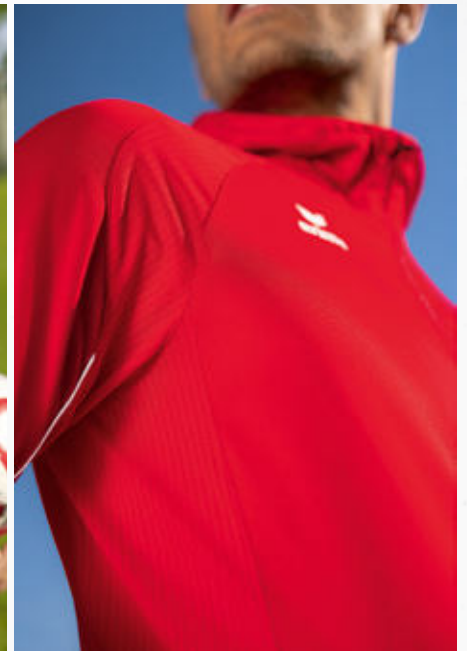

RAGLAN SLEEVES AND STRETCHY INSERTS FOR COMPLETE FREEDOM OF MOVEMENT