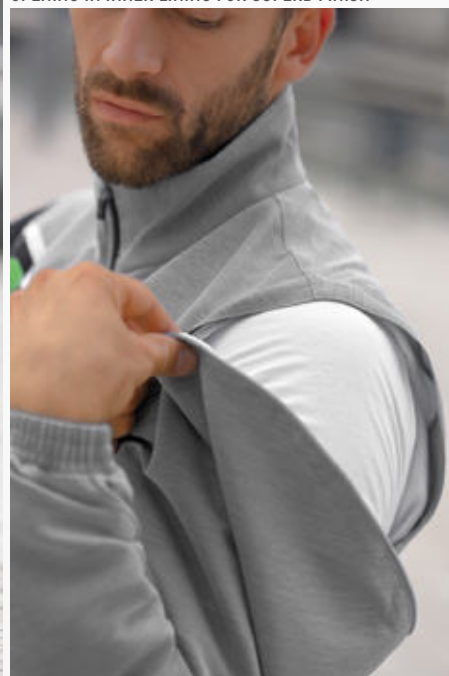

EUR 54,99*
EUR 59,99*

EUR 94,99*

EUR 31,99*
EUR 36,99*

OPENING IN INNER LINING FOR SUPERB FINISH

REMOVABLE SLEEVE

5-C JACKET WITH DETACHABLE SLEEVES

Waterproof jacket and gilet in one.

- Stretchy, moisture-regulating material
- Removable sleeve
- Fleece inner lining
- Zip pockets at the side
- Windproof and waterproof
- Trendy 5-C print with 3D effect
- Inner pocket with velcro fastening