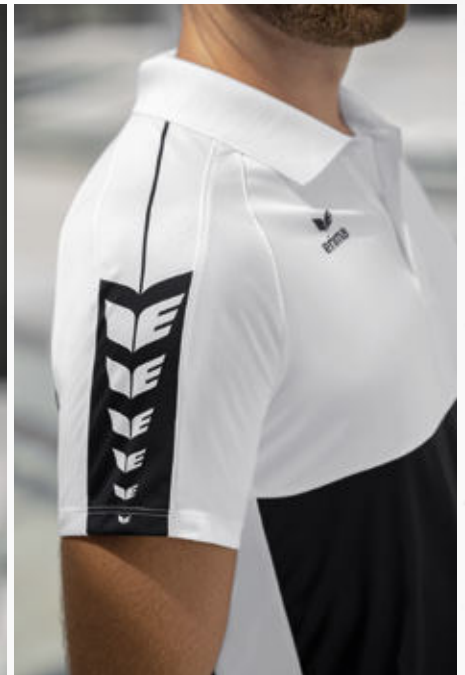

ERIMA WING DESIGN ON THE SHOULDER