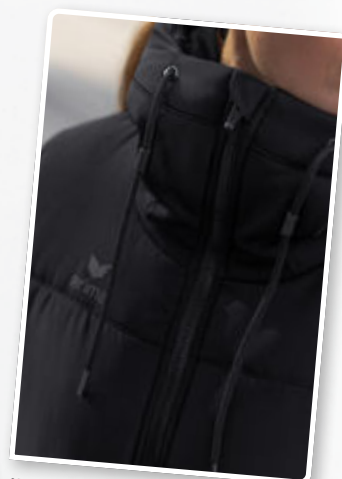

1152005
black/silver grey

1152006
slate grey/silver grey

1152007
new navy/silver grey

1152008
black/white

2062012
black

HIGH COLLAR WITH LARGE HOOD AND
TUNNEL DRAWSTRING

PRESENTATION JACKET

• Ribbed collar