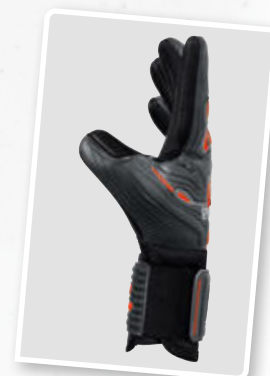

FLEX-RAY HARDGROUND

Abrasion-proof grip! Top special glove with narrow fit for hard grounds.

1. Material: 50% latex, 30% foam, 15% polyester, 5% nylon
   Inside hand: 3.5 mm special latex for good grip and superb durability
   Shock absorption
   Upper hand: Punch zone for optimal punching
   Flex zones and flex cut for maximum freedom of movement
   Cut: Negative cut for optimal fit and ball feeling
   Thumb wrap for more ball control
   Breathable air mesh layers
   Fastener: All-round latex tab with name field
   Extended strap for optimal fit

4 - 7.5 in half-sizes,
8 - 11 in full sizes

EUR 39,99*

FLEX-RAY HARDGROUND FS

Abrasion-proof grip! Top special glove with 4-finger protection and narrow fit for hard grounds.

1. Material: 50% latex, 30% foam, 15% polyester, 5% nylon
   Inside hand: 3.5 mm special latex for good grip and superb durability
   Shock absorption
   Upper hand: Punch zone for optimal punching
   Flex zones and flex cut for maximum freedom of movement
   4-finger protection reduces injuries
   Soft latex upper hand
   Cut: Negative cut for optimal fit and ball feeling
   Thumb wrap for more ball control
   Breathable air mesh layers
   Fastener: All-round latex tab with name field
   Extended strap for optimal fit
   Latex extension on the inside

4 - 7.5 in half-sizes,
8 - 11 in full sizes

EUR 44,99*

FLEX-RAY PRO HARDGROUND

Abrasion-proof grip! Top special glove for hard grounds.