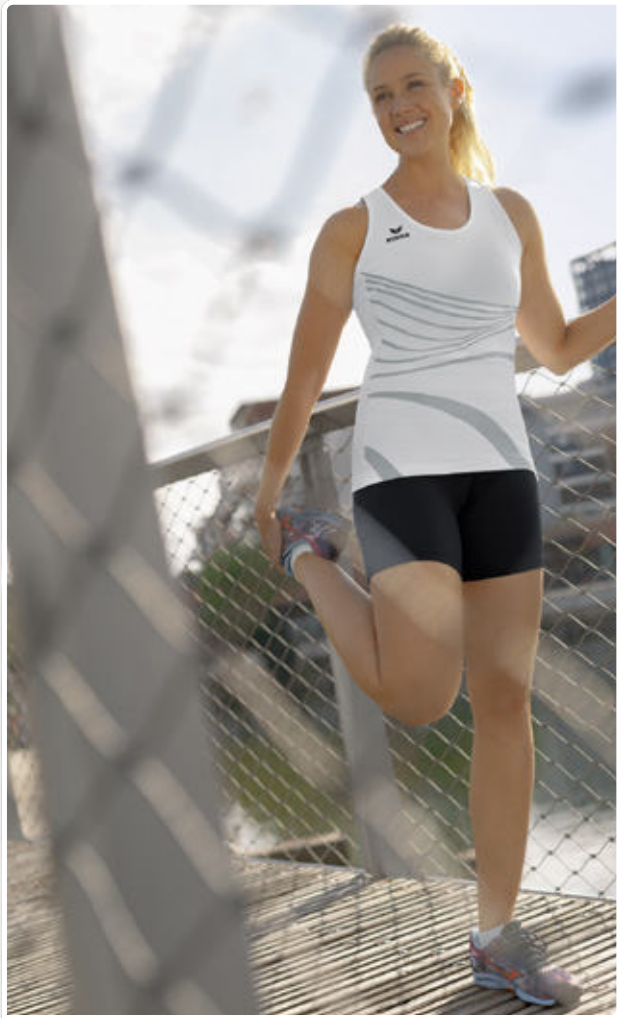

Material: 84% polyester, 16% elastane

Kids:	Size 128-164	EUR 34,99*
Adults:	Size S-XXXL	EUR 39,99*

8282307
red

8282308
new royal

8282309
emerald

8282310
black

8282311
new white

8282312
primrose