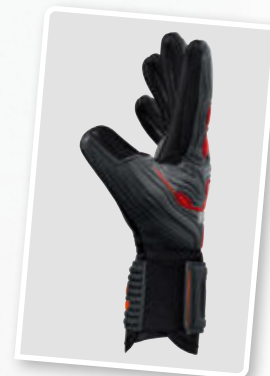

FLEX-RAY HARDGROUND

Abrasion-proof grip! Top special glove with narrow fit for hard grounds.

1. Material: 50% latex, 30% foam, 15% polyester, 5% nylon
   Inside hand: 3.5 mm special latex for good grip and superb durability
   Shock absorption
   Upper hand: Punch zone for optimal punching
   Flex zones and flex cut for maximum freedom of movement
   Cut: Negative cut for optimal fit and ball feeling
   Thumb wrap for more ball control
   Breathable air mesh layers
   Fastener: All-round latex tab with name field
   Extended strap for optimal fit

4 - 7.5 in half-sizes,
8 - 11 in full sizes

EUR 39,99*

FLEX-RAY HARDGROUND FS

Abrasion-proof grip! Top special glove with 4-finger protection and narrow fit for hard grounds.

1. Material: 50% latex, 30% foam, 15% polyester, 5% nylon
   Inside hand: 3.5 mm special latex for good grip and superb durability
   Shock absorption
   Upper hand: Punch zone for optimal punching
   Flex zones and flex cut for maximum freedom of movement
   4-finger protection reduces injuries
   Soft latex upper hand
   Cut: Negative cut for optimal fit and ball feeling
   Thumb wrap for more ball control
   Breathable air mesh layers
   Fastener: All-round latex tab with name field
   Extended strap for optimal fit
   Latex extension on the inside

4 - 7.5 in half-sizes,
8 - 11 in full sizes

EUR 44,99*

FLEX-RAY PRO HARDGROUND

Abrasion-proof grip! Top special glove for hard grounds.