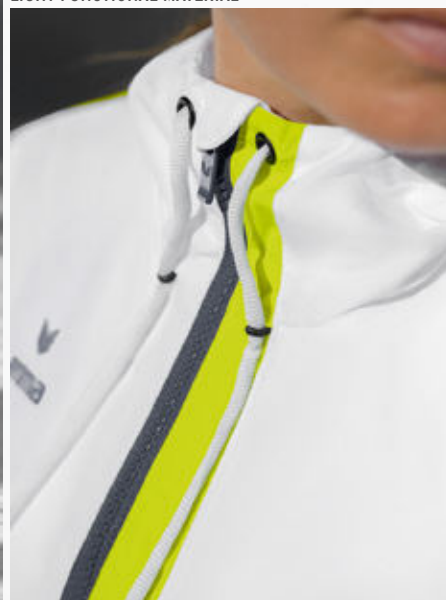

HIGH COLLAR WITH HOOD

**CHANGE by erima
PRESENTATION PANTS**

Versatile thanks to simple design and functional materials. Available in three different lengths.

- Light, stretchy functional material for optimal temperature regulation
- "Black" colour also available in short and long lengths
- Stretchy inserts at the side for greater freedom of movement
- Wide waistband with tunnel drawstring
- Flexible band and zip on leg hem
- Zip pockets at the side
- No inner lining
- Special ladies' style

Material: 100% recycled polyester

Ladies: EUR 44,99*
Size 34-48 1102310-1102312
Size 36K-48K 1102313
Size 36L-46L 1102314

SQUAD TRACK TOP JACKET WITH HOOD

A sporty look when out and about - for training and in everyday life.

- Light functional material
- Wide ribbed trim on sleeves and hem
- High collar with hood
- Zip pockets at the side
- Mesh inner lining
- Fitted

Material: 100% polyester
Inner lining: 100% polyester

Ladies: Size 34-44 EUR 79,99*

TEAM PRESENTATION PANTS

Simple and versatile! You can mix and match the light, breathable pants with every teamline.

- Light, stretchy functional material
- Wide elasticated waistband with tunnel drawstring
- Zip pockets at the side
- Elasticated trim at leg hem
- Zip on leg hem

Material: 100% polyester

Ladies: Size 34-44 EUR 49,99*