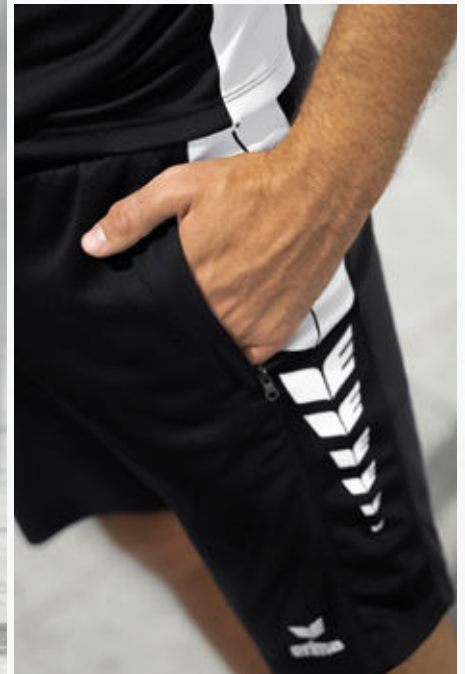

ZIP POCKETS AT THE SIDE

SIX WINGS T-SHIRT

Classic and functional! You and your team are always well-equipped with the T-shirt.

- Light, quick-drying functional material
- Ribbed round neckline
- ERIMA wing design on the shoulder

Material: 100% polyester

Kids:	Size 116-164	EUR 34,99*
Adults:	Size S-XXXL	EUR 39,99*

SIX WINGS POLO-SHIRT

Classic look! With the polo-shirt you combine full function with a timeless style.

- Light, quick-drying functional material
- Ribbed polo-shirt collar with buttons
- ERIMA wing design on the shoulder

Material: 100% polyester

Adults:	Size S-XXXL	EUR 44,99*

SIX WINGS WORKER SHORTS

Comfortable and functional! The shorts assist you in every situation, whether it is training or leisure.

- Resilient functional material
- Wide elasticated waistband with tunnel drawstring
- Zip pockets at the side
- No inner slip
- ERIMA wing design at the side
- Side length: 50 cm (Size M)

Material: 100% polyester

Kids:	Size 116-164	EUR 29,99*
Adults:	Size S-XXXL	EUR 34,99*