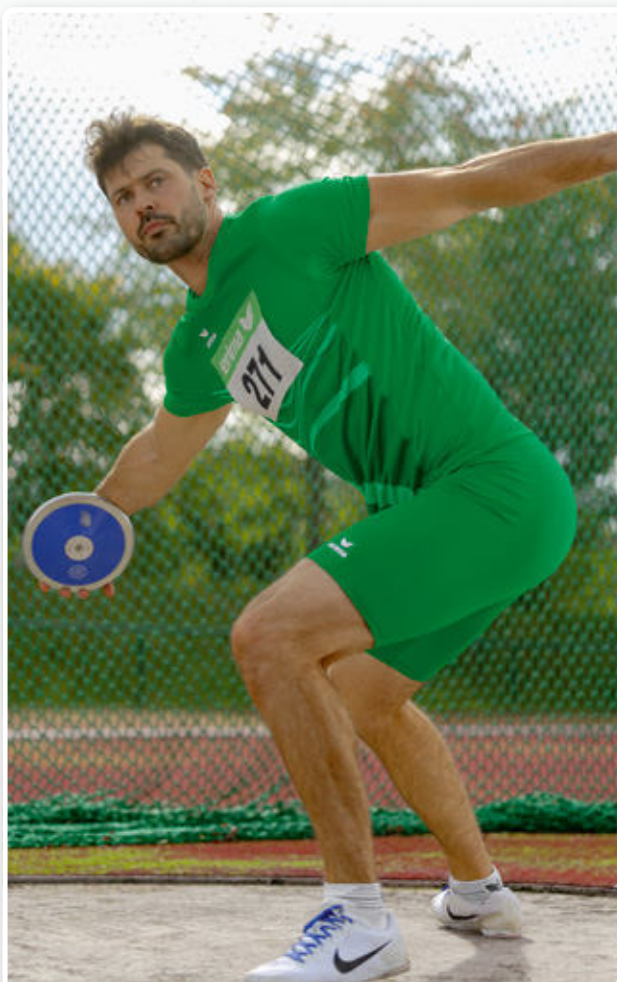

New product

RACING T-SHIRT

Full functionality for training on warm days. The T-shirt gives you a high level of wearing comfort thanks to its quick-drying functional material.

- Very light, quick-drying functional material
- Mesh inserts at the side for optimal body temperature
- Flat stitching for optimal wearing comfort
- Reflective element on the back at the hem

Material: 100% recycled polyester

Kids:	Size 128-164	EUR 39,99*
Adults:	Size S-XXXL	EUR 44,99*

New product

RACING ATHLETICS TIGHTS, SHORT

High level of wearing comfort, ergonomic cut and full functionality: The short tights are an absolute must-have for training and competitions on warm days.

- Moisture-wicking, soft material
- High stretch element offers complete freedom of movement
- Wide band with built-in drawstring
- Flat stitching minimises friction
- Tight fit

Material: 84% polyester, 16% elastane

Kids:	Size 128-164	EUR 34,99*
Adults:	Size S-XXXL	EUR 39,99*