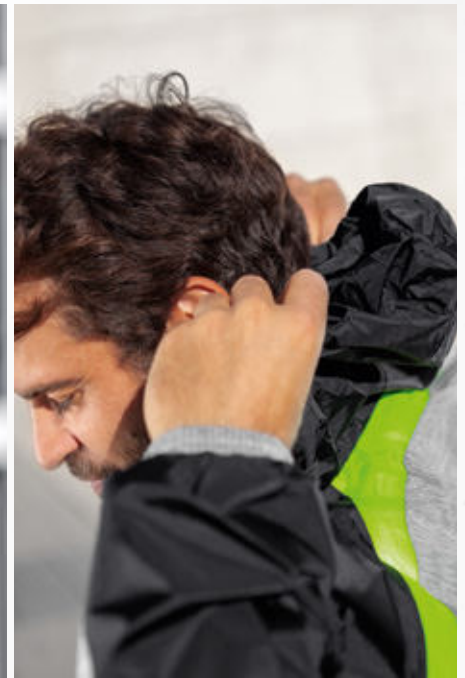

1111830
black/
dark violet/
white

109330
black

109331
new royal

109332
red

109336
new navy

EUR 84,99*
EUR 94,99*

EUR 42,99*
EUR 47,99*

HIGH COLLAR WITH INTEGRATED HOOD