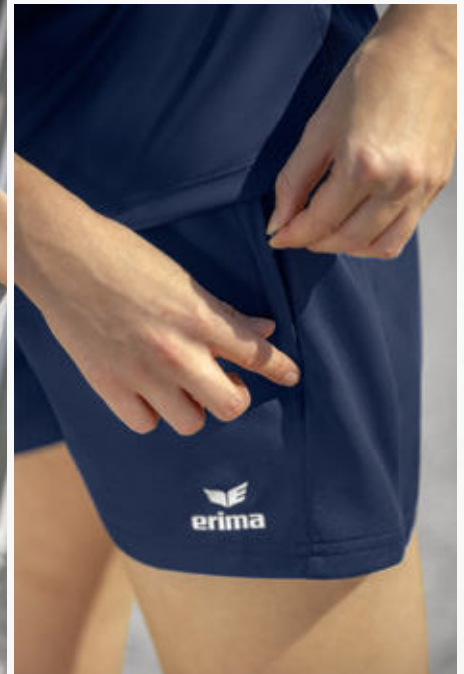

ZIP POCKETS AT THE SIDE

CHANGE by erima T-SHIRT

The functional T-shirt is perfect for both training and everyday wear.

- Light, quick-drying functional material for a dry sensation
- Comfortable round neck
- Fitted