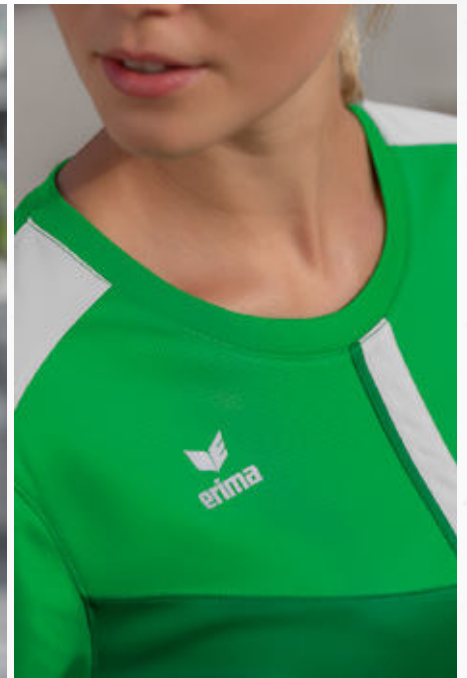

EUR 44,99*

EUR 44,99*

EUR 37,99*

RIBBED ROUND NECKLINE

RACER BACK

SQUAD T-SHIRT

Stylish. Functional. Suitable for everyday.

- Light, soft functional material
- Ribbed round neckline
- Fitted