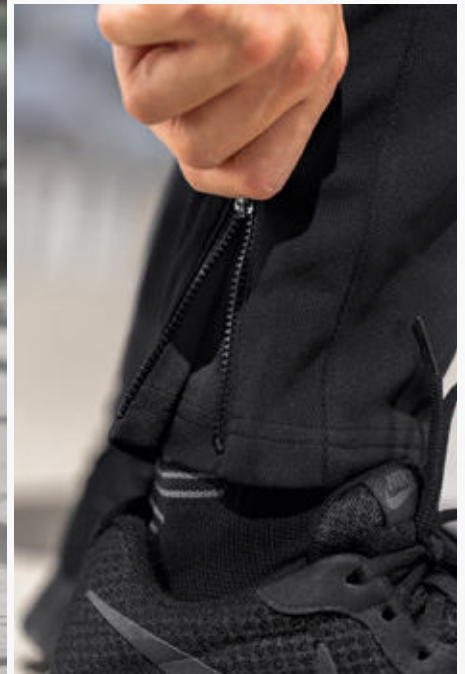

ZIP ON LEG HEM

SQUAD WORKER JACKET

Supersoft. Functional. Modern cut.

- Soft functional material
- Wide ribbed trim on sleeves and hem
- Stand-up collar
- Zip pockets at the side
- Modern, narrow cut

Material: 100% polyester