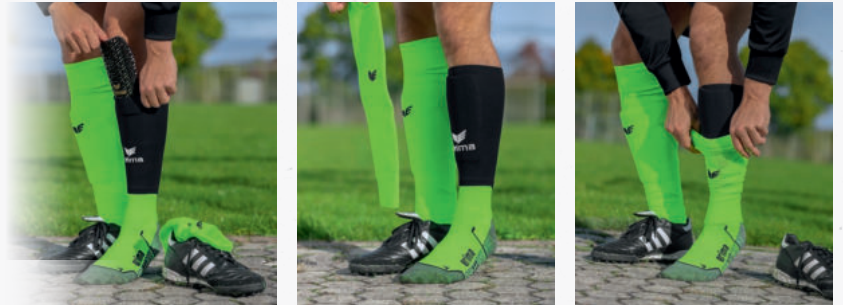

TUBE SOCKS

The focus was mainly on one thing in the innovative further development of the football socks: the individual wearing comfort. This is ensured by the simple combination with the matching training socks. In the deliberately simple design, the tube socks on the pitch also match classic socks and your team.

Put on training socks and shin guards, then pull the training socks over it.

PERFECT FIT
thanks to elasticated band

EXTRA-STRETCH AT THE CALF
for optimal fit and enhanced comfort

HYPOALLERGENIC
thanks to stretchy functional material

WITHOUT STIRRUPS
for individual fit