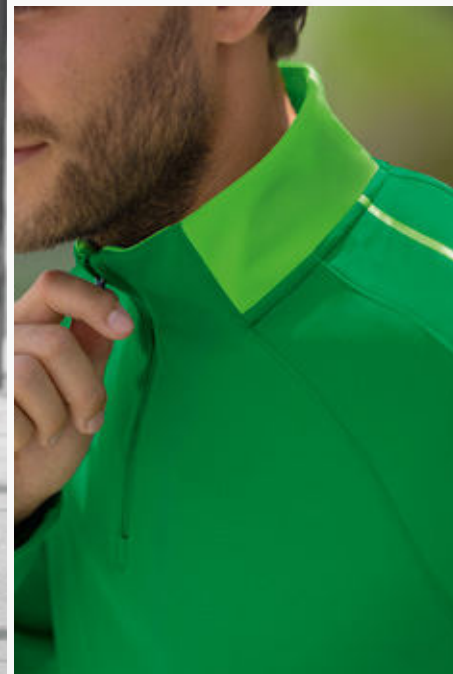

 1102209
black/white

 3102101
black

EUR 44,99*
EUR 49,99*

EUR 49,99*
EUR 54,99*

RIBBED ROUND NECKLINE

STAND-UP COLLAR WITH SHORT ZIP

SIX WINGS SWEATSHIRT

All sorts of mix-n-match options! The sweatshirt combines full function with soft cotton feel.