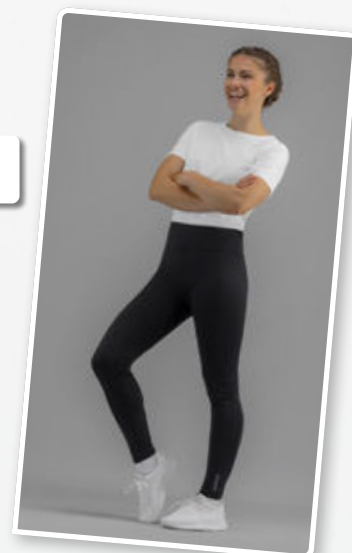

New product